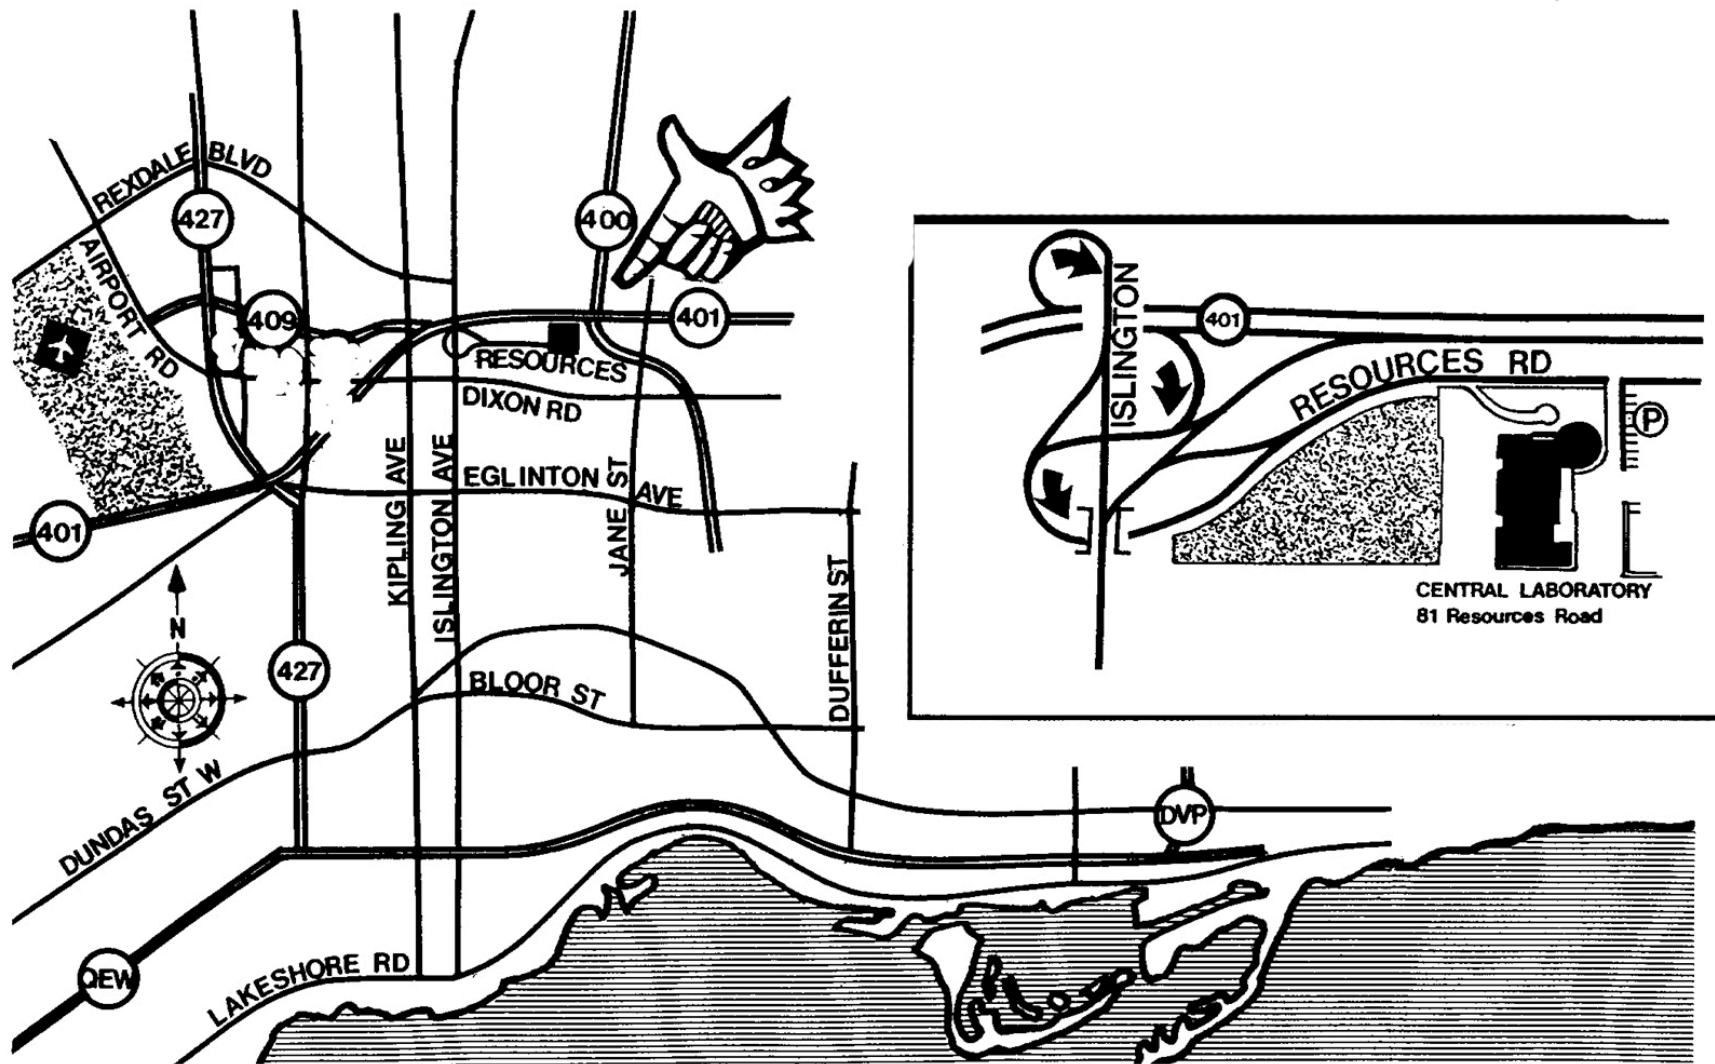

Location Central Public Health Laboratory

- * travelling east on the 401, exit at Islington, follow the slip road around to Islington but continue straight through the lights.
- ** travelling westbound on the 401, exit at Islington and keep right, taking southbound Islington, turn right before the lights.
- *** travelling northbound on Islington, take eastbound 401 exit, but keep to the right before entering 401
- **** travelling southbound on Islington, keep to the right over the 401, turn right before the lights.